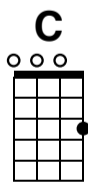

Tablature: 3 1 0 2 3 0 3 0 | 2 0 3 4 0 4 0 | 2 0 1 0 0 0

Musical notation for measures 16-17. Treble clef, 4/4 time. Lyrics: し く - 見 える の は 何 故 か し ら - 過 ぎ 去

Chords: Dm (measures 16-17), G (measures 17-18)

Tablature: 1 2 2 0 3 2 0 0 2 0 | 2 3 3 2 0 0 3 0

Musical notation for measures 18-20. Treble clef, 4/4 time. Lyrics: っ た - や さ し さ も - い ま は あ ま い - き

Chords: C (measures 18-19), C+ (measures 19-20), Dm (measures 20-21), Fm (measures 21-22), C (measures 22-23)

Tablature: 2 0 3 4 0 4 0 | 1 2 0 4 0 4 5 5 | 3 3 0 0 0 0

Musical notation for measures 21-23. Treble clef, 4/4 time. Lyrics: お く Sweet me- mo- ries

Chords: Dm (measures 21-22), G7 (measures 22-23), C (measures 23-24)